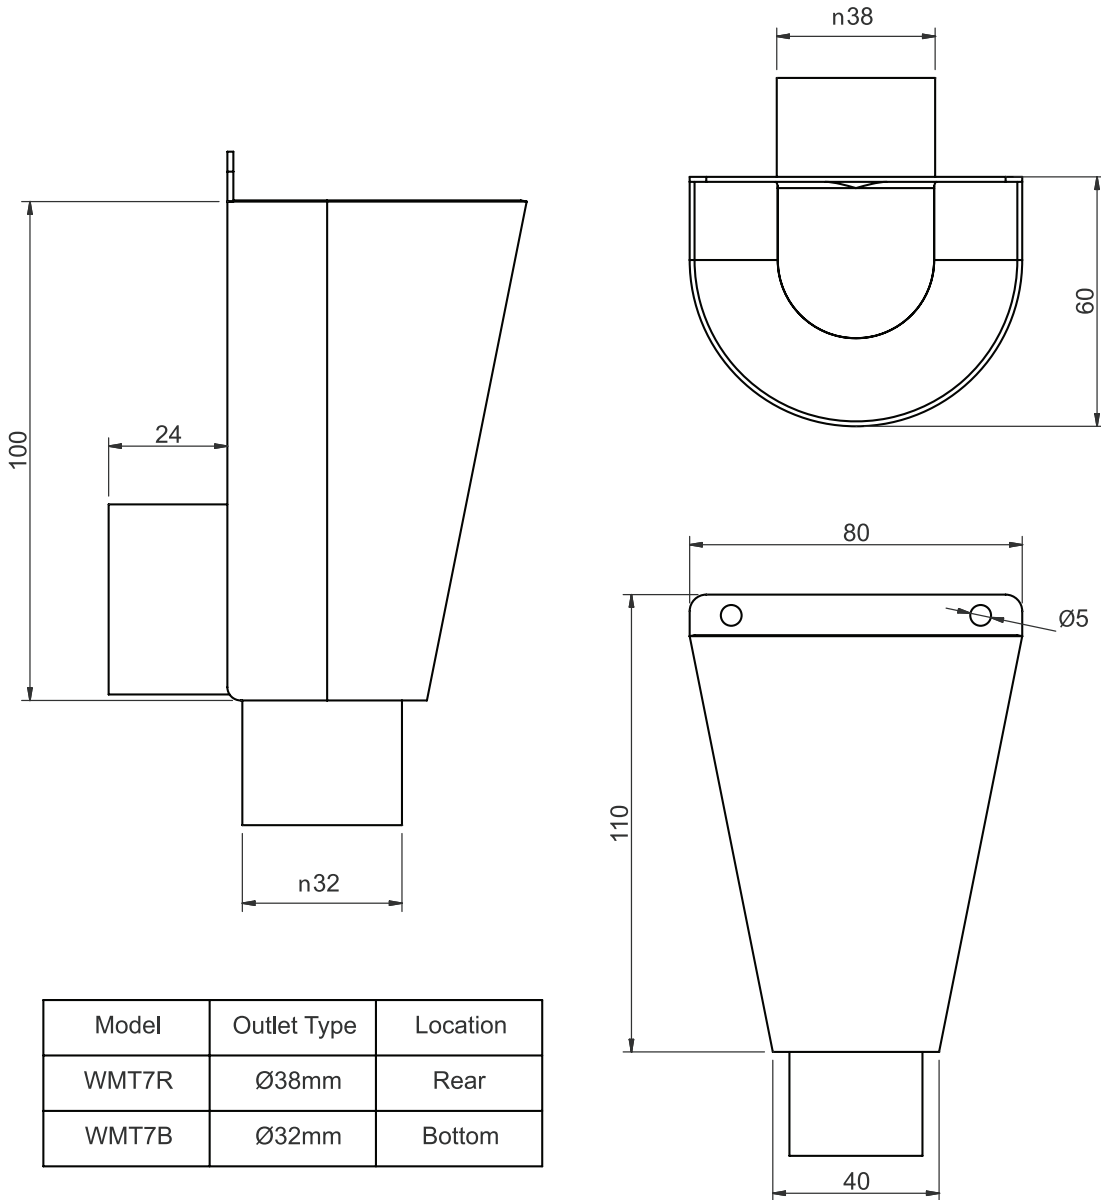

### OPTIONS

- Marine Grade 316
- Bottom Outlet to nominated size
- Rear Outlet to nominated size

TUNDISHES

WALL MOUNTED TUNDISH

WMT7

Model	Outlet Type	Location
WMT7R	Ø38mm	Rear
WMT7B	Ø32mm	Bottom

SPECIFICATIONS