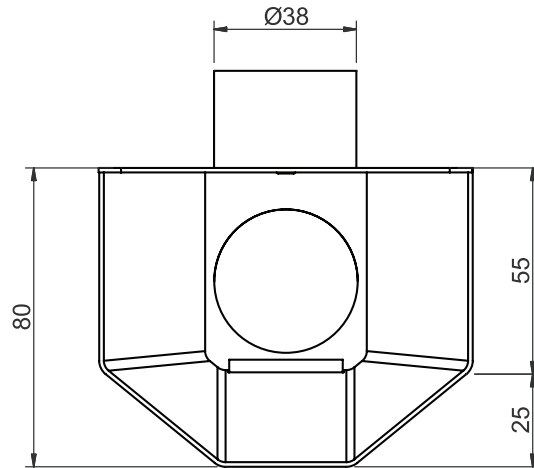

TUNDISHES

WALL MOUNTED TUNDISH

WMT5

Model	Outlet Type	Location
WMT5R	Ø38	Rear
WMT5B	Ø38	Bottom

SPECIFICATIONS

Stainless Steel Wall Mounted Tundish Model WMT5
from Stainless Metal Craft.
Phone 02 4735 5666