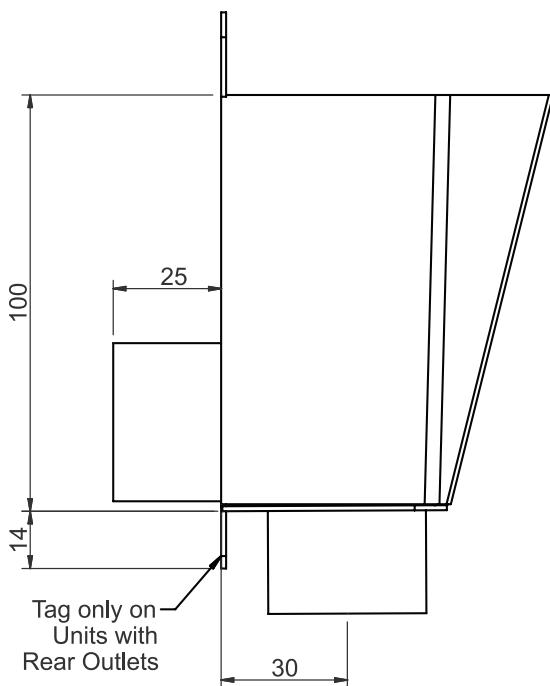

TUNDISHES

WALL MOUNTED TUNDISH

WMT5

Model	Outlet Type	Location
WMT5R	Ø38	Rear
WMT5B	Ø38	Bottom

SPECIFICATIONS

Stainless Steel Wall Mounted Tundish Model WMT5
from Stainless Metal Craft.
Phone 02 4735 5666