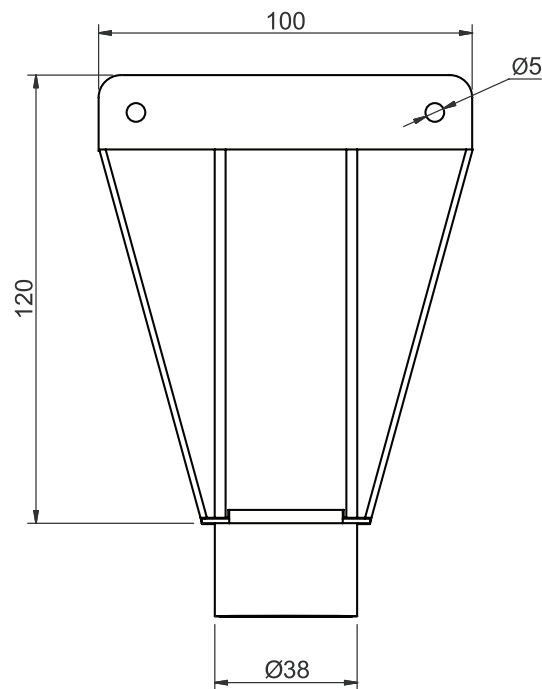

TUNDISHES

WALL MOUNTED TUNDISH

WMT5

Model	Outlet Type	Location
WMT5R	Ø38	Rear
WMT5B	Ø38	Bottom

SPECIFICATIONS

Stainless Steel Wall Mounted Tundish Model WMT5
from Stainless Metal Craft.
Phone 02 4735 5666