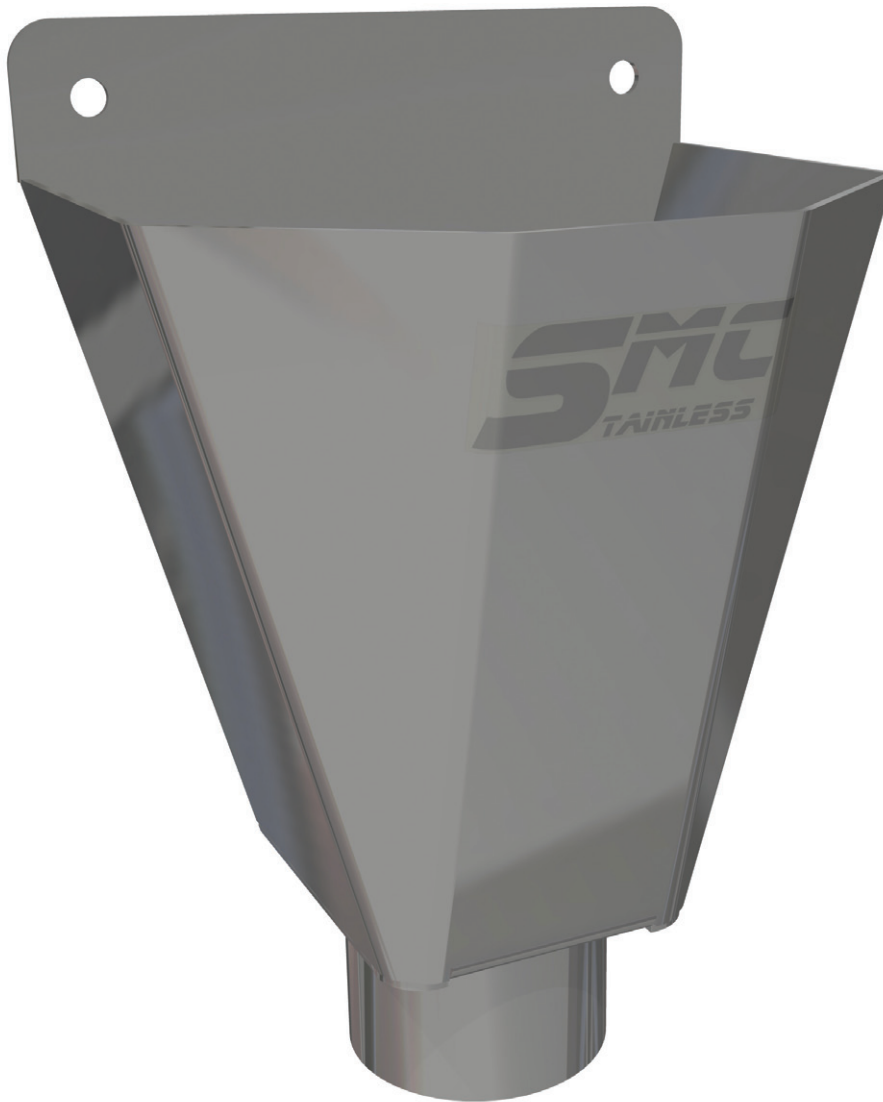

# WALL MOUNTED TUNDISH

WMT5

### FEATURES

- Manufactured in Grade 304 1.2mm Stainless Steel
- 38mm Bottom Outlet

### WALL MOUNTED TUNDISH