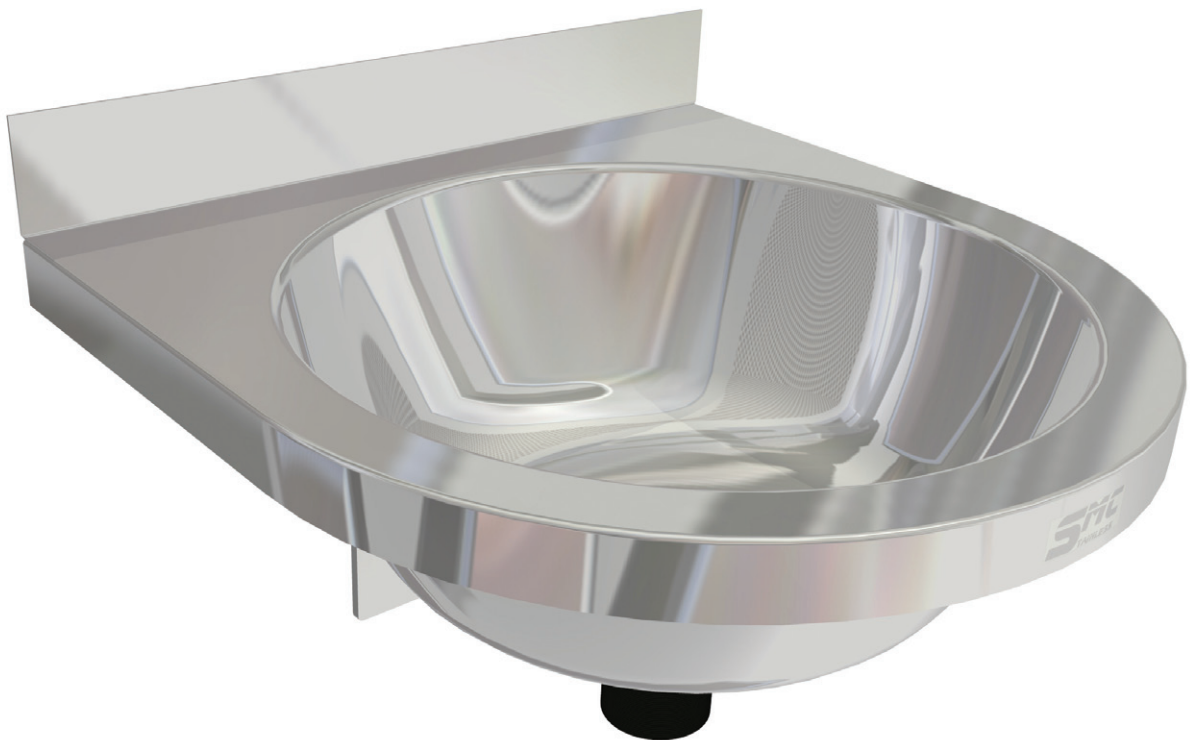

## HAND BASIN

WB7

## FEATURES

- Compact Round Front Basin
- smooth internal corners for hygiene and cleanliness
- Wall Mounting Bracket Supplied
- 38mm Plug & Waste Supplied

## OPTIONS

- Tap Holes as Required
- Tapware, which can be Pre-fitted for ease of installation
- Stainless Steel Pedestal to Floor with Access Panel - Model WB7P

BASINS & SINKS

HAND BASIN

WB7

**SPECIFICATIONS**