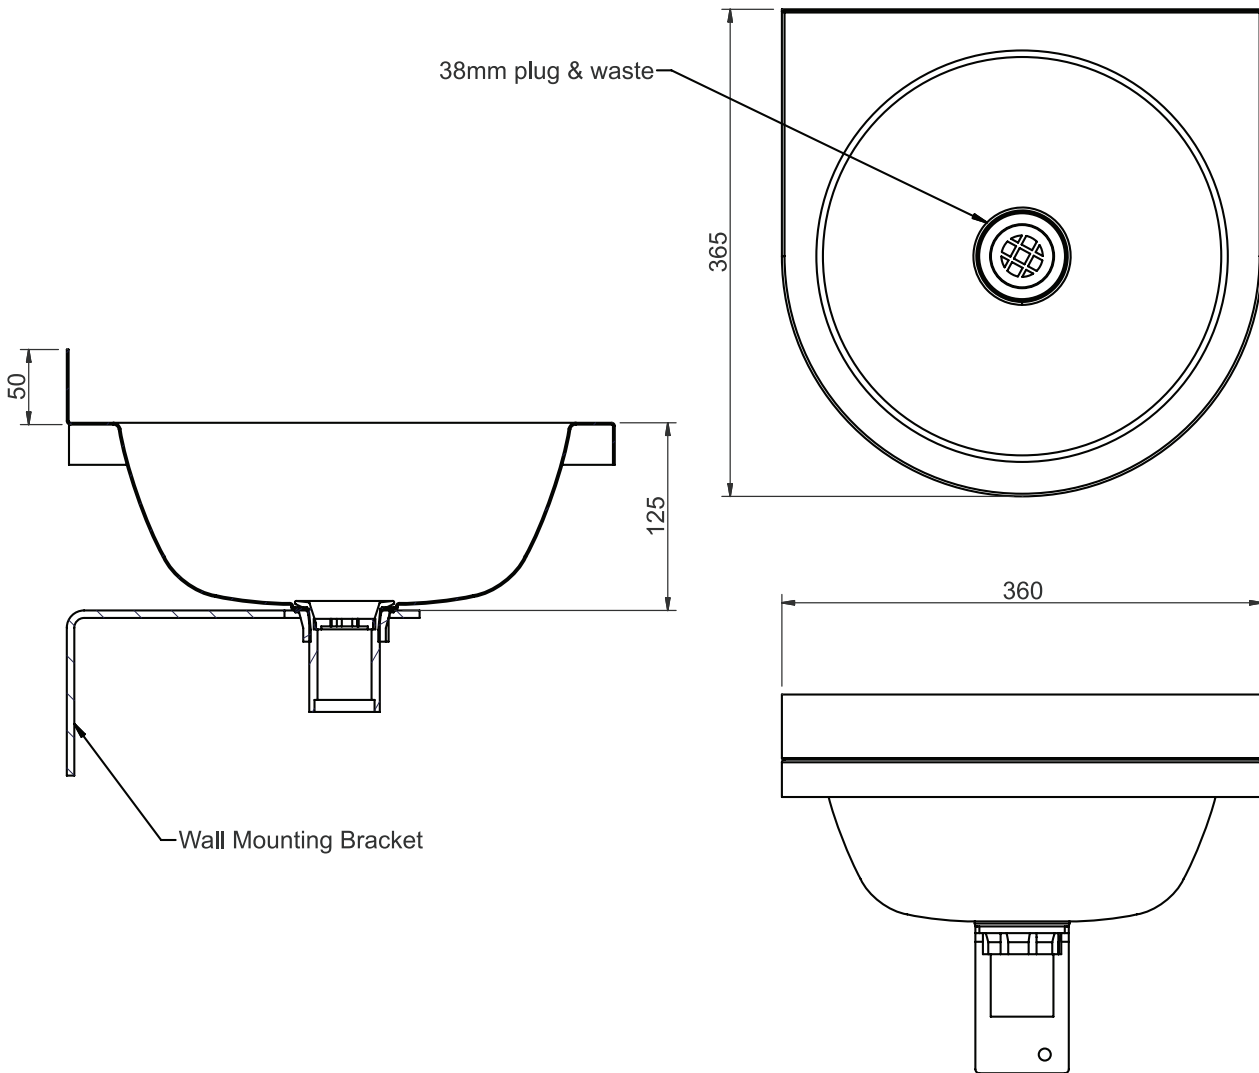

## HAND BASIN

WB7

## FEATURES

- Compact Round Front Basin
- smooth internal corners for hygiene and cleanliness
- Wall Mounting Bracket Supplied
- 38mm Plug & Waste Supplied

## OPTIONS

- Tap Holes as Required
- Tapware, which can be Pre-fitted for ease of installation
- Stainless Steel Pedestal to Floor with Access Panel - Model WB7P

BASINS & SINKS

HAND BASIN

WB7

**SPECIFICATIONS**