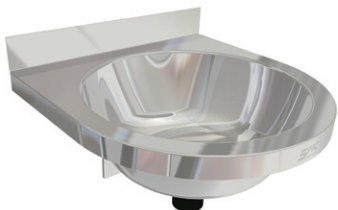

## HAND BASIN

WB7

## FEATURES

- Compact Round Front Basin
- smooth internal corners for hygiene and cleanliness
- Wall Mounting Bracket Supplied
- 38mm Plug & Waste Supplied

## OPTIONS

- Tap Holes as Required
- Tapware, which can be Pre-fitted for ease of installation
- Stainless Steel Pedestal to Floor with Access Panel - Model WB7P

BASINS & SINKS

HAND BASIN

WB7

**SPECIFICATIONS**