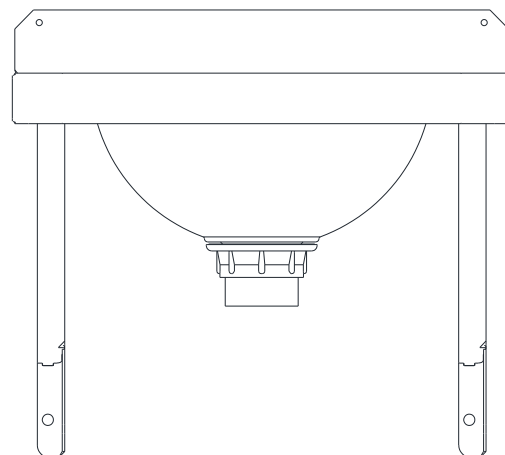

## HAND BASIN

WB5

## FEATURES

- Smooth internal corners for hygiene and cleanliness
- Wall Mounting Bracket supplied loose
- 50mm Plug & Waste supplied loose
- 4 Star WELS Rating

## OPTIONS

- Tap Holes as Required
- Tapware, which can be Pre-fitted for ease of installation
- Splashback setout and sizing

BASINS & SINKS

HAND BASIN  
WB5

**SPECIFICATIONS**

Stainless Steel Hand Basin Shall be Model WB5 from  
Stainless Metal Craft  
Phone 02 4735 5666