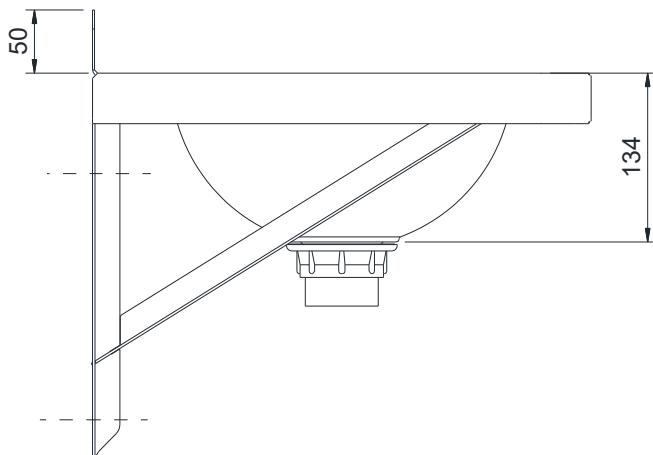

## HAND BASIN

WB5

## FEATURES

- Smooth internal corners for hygiene and cleanliness
- Wall Mounting Bracket supplied loose
- 50mm Plug & Waste supplied loose
- 4 Star WELS Rating

## OPTIONS

- Tap Holes as Required
- Tapware, which can be Pre-fitted for ease of installation
- Splashback setout and sizing

BASINS & SINKS

HAND BASIN  
WB5

**SPECIFICATIONS**

Stainless Steel Hand Basin Shall be Model WB5 from  
Stainless Metal Craft  
Phone 02 4735 5666