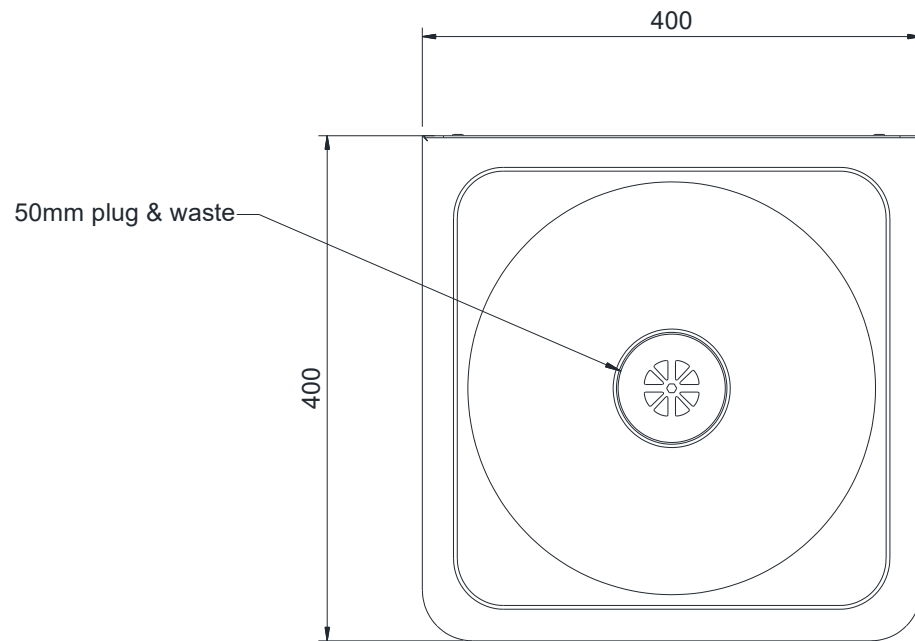

## FEATURES

- Smooth internal corners for hygiene and cleanliness
- Wall Mounting Bracket supplied loose
- 50mm Plug & Waste supplied loose
- 4 Star WELS Rating

## OPTIONS

- Tap Holes as Required
- Tapware, which can be Pre-fitted for ease of installation
- Splashback setout and sizing

BASINS & SINKS

HAND BASIN  
WB5

**SPECIFICATIONS**

Stainless Steel Hand Basin Shall be Model WB5 from  
Stainless Metal Craft  
Phone 02 4735 5666