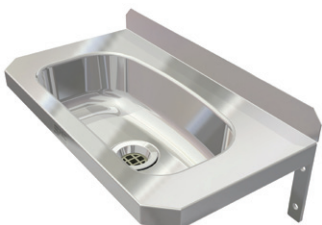

- smooth internal corners for hygiene and cleanliness
- Wall Mounting Brackets Supplied
- 38mm Plug & Waste Supplied

OPTIONS

- Tap Holes as Required
- Tapware, which can be Pre-fitted for ease of installation

BASINS & SINKS

COMPACT HAND BASIN

WB1C

SPECIFICATIONS

Stainless Steel Compact Hand Basin shall be Model
WB1C from Stainless Metal Craft.
Phone 02 4735 5666