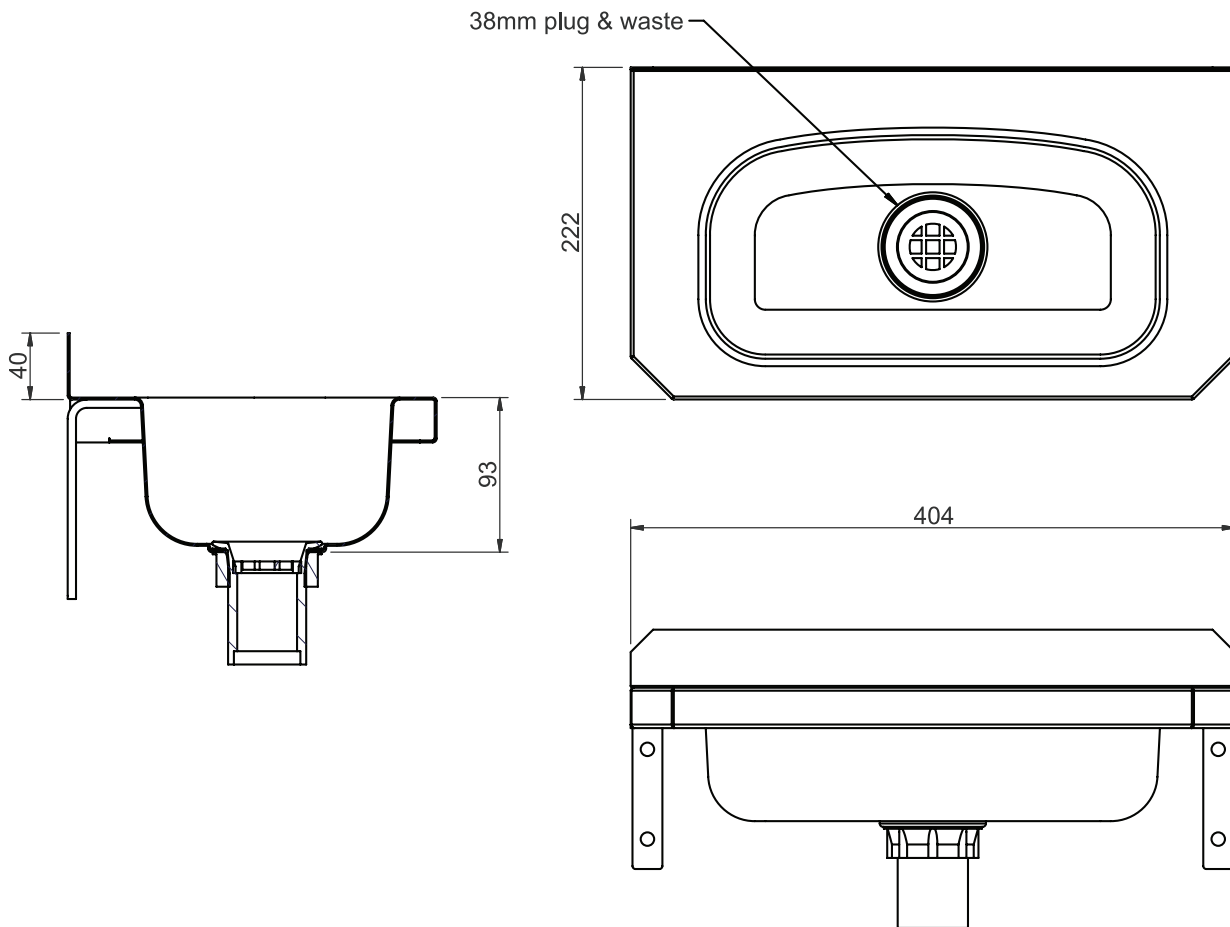

- smooth internal corners for hygiene and cleanliness
- Wall Mounting Brackets Supplied
- 38mm Plug & Waste Supplied

OPTIONS

- Tap Holes as Required
- Tapware, which can be Pre-fitted for ease of installation

BASINS & SINKS

COMPACT HAND BASIN

WB1C

SPECIFICATIONS

Stainless Steel Compact Hand Basin shall be Model
WB1C from Stainless Metal Craft.
Phone 02 4735 5666