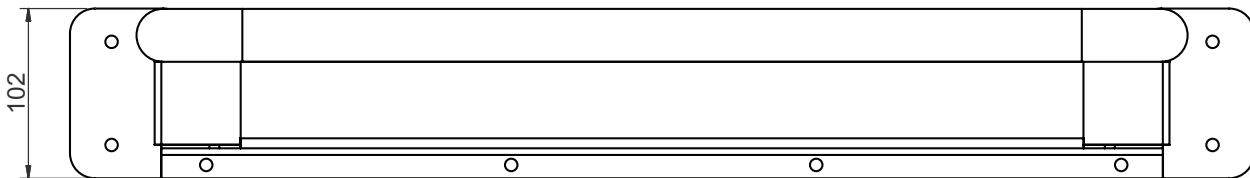

HANDRAILS & DISABLED RAILS

GRAB RAIL ANTI-SUICIDE
GRAS

Model	Length
GR3AS	300
GR4AS	400
GR5AS	500
GR6AS	600
GR9AS	900
GRCUSTOMAS	Length & Shape Variable to Customer Requirements