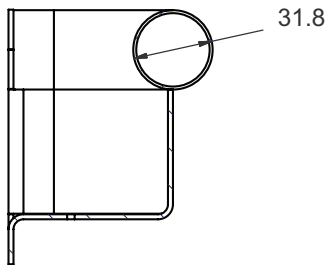

#### FEATURES

- All our Range of Standard GR Rails are Available to our "Anti-Suicide" Design
- Anti-Suicide is achieved by enclosing the space between the rail & wall.
- Prevents Self Harm in Detainee Institutions
- Large 38mm Diameter Rail for Easier Grip
- Flanges have Fixing Holes to suit Client's "Security" Fixings

#### OPTIONS

- Non Slip Finish
- Variable for Length, Diameter & Shape depending on your application & Client. Please consult our Office

HANDRAILS & DISABLED RAILS

GRAB RAIL ANTI-SUICIDE  
 GRAS

Model	Length
GR3AS	300
GR4AS	400
GR5AS	500
GR6AS	600
GR9AS	900
GRCUSTOMAS	Length & Shape Variable to Customer Requirements