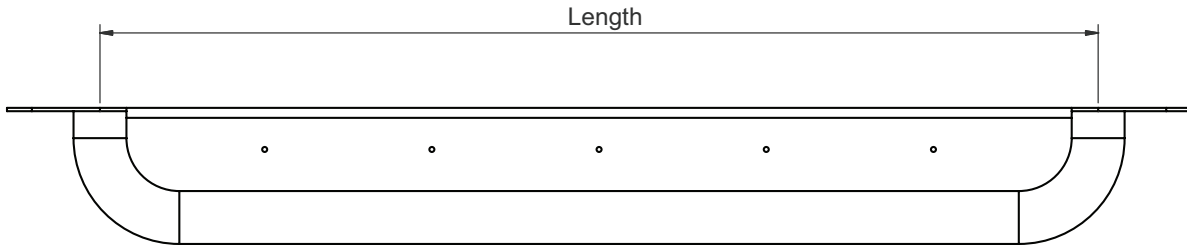

#### FEATURES

- All our Range of Standard GR Rails are Available to our "Anti-Suicide" Design
- Anti-Suicide is achieved by enclosing the space between the rail & wall.
- Prevents Self Harm in Detainee Institutions
- Large 38mm Diameter Rail for Easier Grip
- Flanges have Fixing Holes to suit Client's "Security" Fixings

#### OPTIONS

- Non Slip Finish
- Variable for Length, Diameter & Shape depending on your application & Client. Please consult our Office

HANDRAILS & DISABLED RAILS

GRAB RAIL ANTI-SUICIDE  
 GRAS

Model	Length
GR3AS	300
GR4AS	400
GR5AS	500
GR6AS	600
GR9AS	900
GRCUSTOMAS	Length & Shape Variable to Customer Requirements