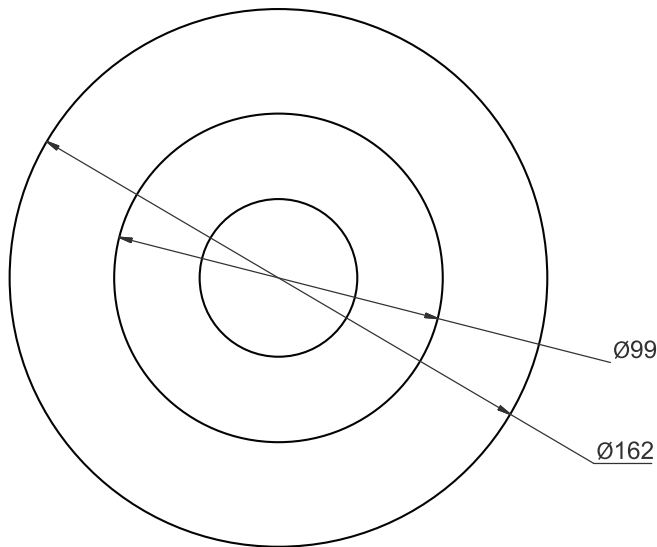

TUNDISHES

DRIP SINK TUNDISH

DS100

SPECIFICATIONS

Stainless Steel Drip Sink Tundish Model DS100 from
Stainless Metal Craft.
Phone 02 4735 5666