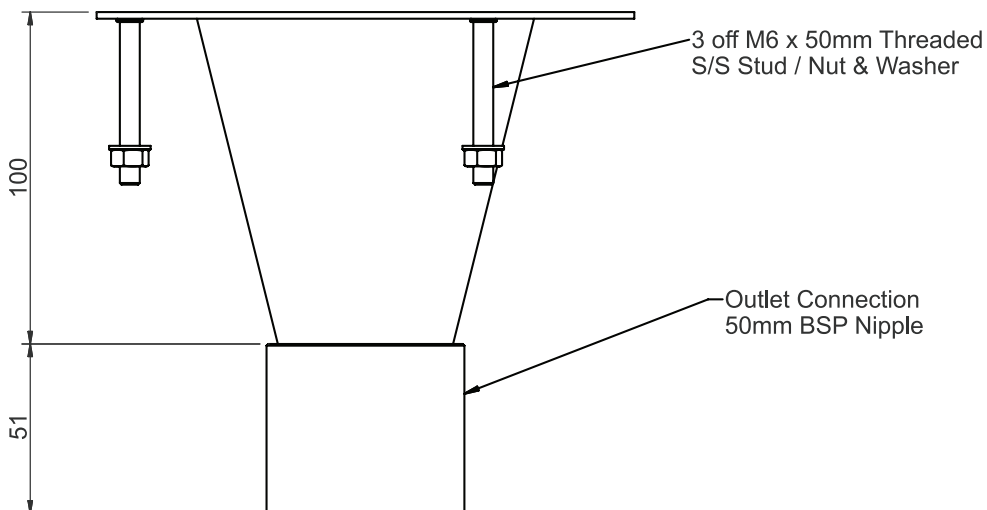

TUNDISHES

DRIP SINK TUNDISH

DS100

SPECIFICATIONS

Stainless Steel Drip Sink Tundish Model DS100 from
Stainless Metal Craft.
Phone 02 4735 5666