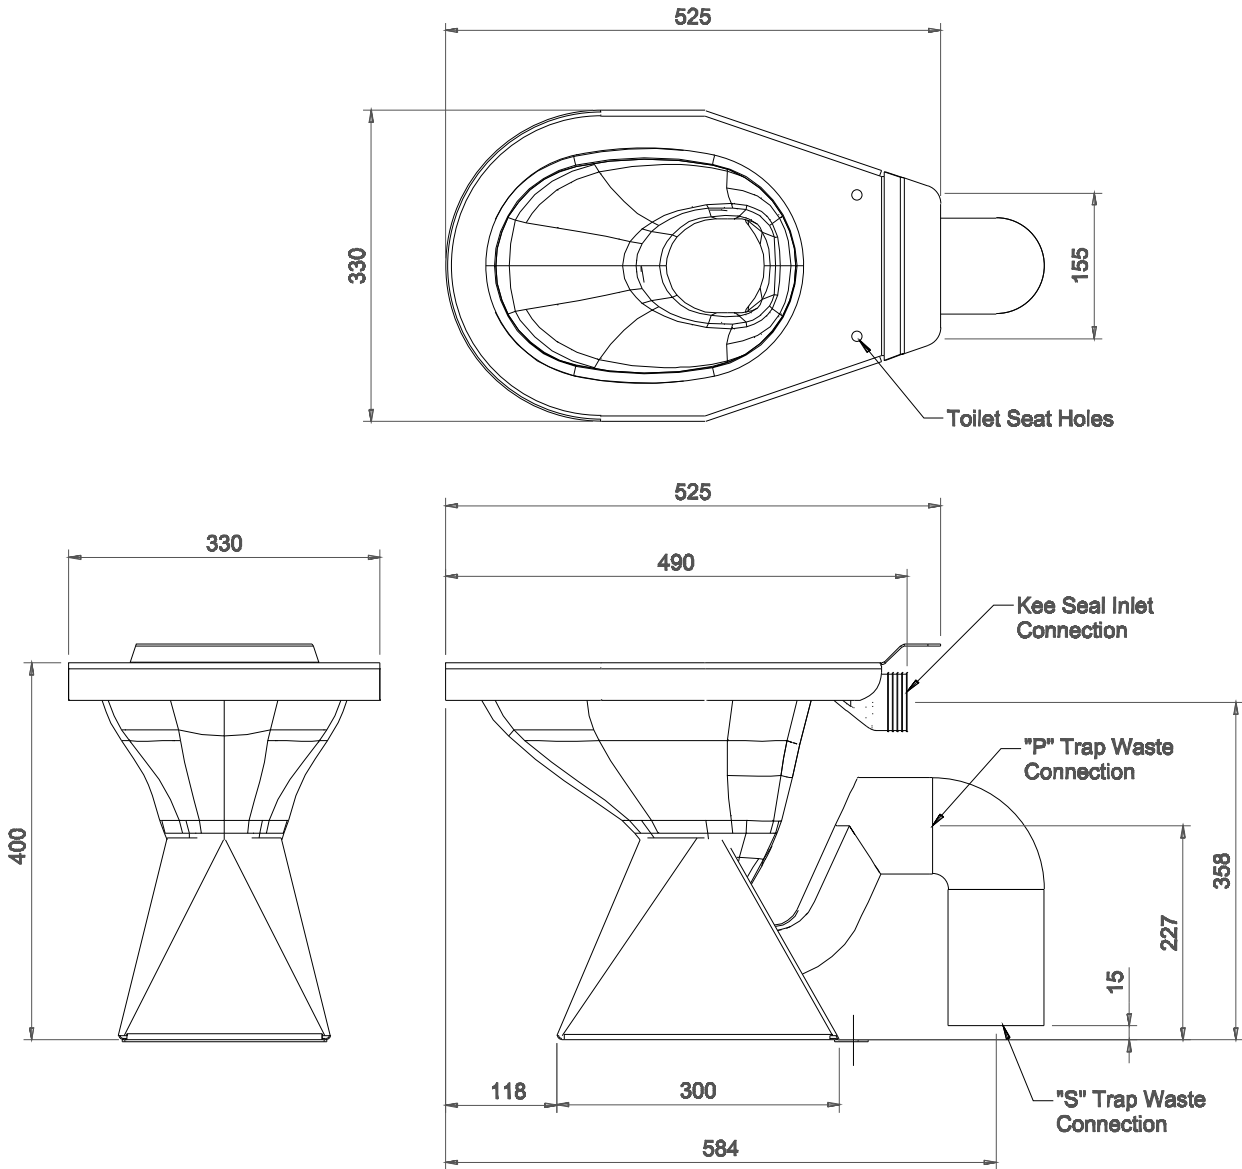

WC PANS

PEDESTAL PAN

WC453

WCP453

WCS453

Optional Toilet Seat

FEATURES

- High Vandal Resistance Low Maintenance
- Available as a 'P' Trap or 'S' Trap
- Fixing Holes for Toilet Seat
- Security Bolt Down Flange
- Watermark Approved
- 4 Star WELS Rating

OPTIONS

- Toilet Seats
- Cisterns & Flush Devices

WC PANS

PEDESTAL PAN

WC453

SPECIFICATIONS

Stainless Steel Pedestal Pan Shall be Model WC453 from
Opie Manufacturing Group
Phone 02 4735 5666