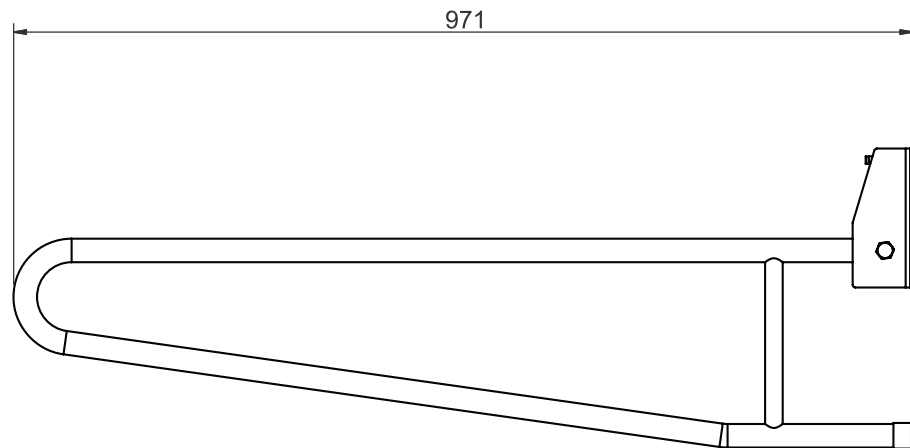

DDR2

FEATURES

- Compact Design for use in Accessible Toilet Space
- Held in Upright Position when not in use for access to Toilet

HANDRAILS & DISABLED RAILS

DROP DOWN RAIL DISABLED - DOUBLE
DDR2

SPECIFICATIONS

Stainless Steel Drop Down Rail Disabled - Double shall be Model DDR2 from Stainless Metal Craft.
Phone 02 4735 5666