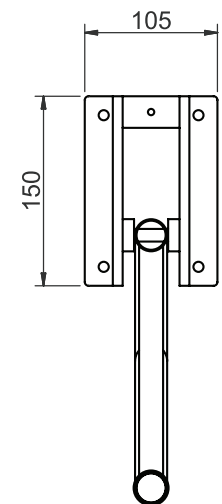

DDR2

FEATURES

- Compact Design for use in Accessible Toilet Space
- Held in Upright Position when not in use for access to Toilet

HANDRAILS & DISABLED RAILS

DROP DOWN RAIL DISABLED - DOUBLE
DDR2

SPECIFICATIONS

Stainless Steel Drop Down Rail Disabled - Double shall be Model DDR2 from Stainless Metal Craft.
Phone 02 4735 5666